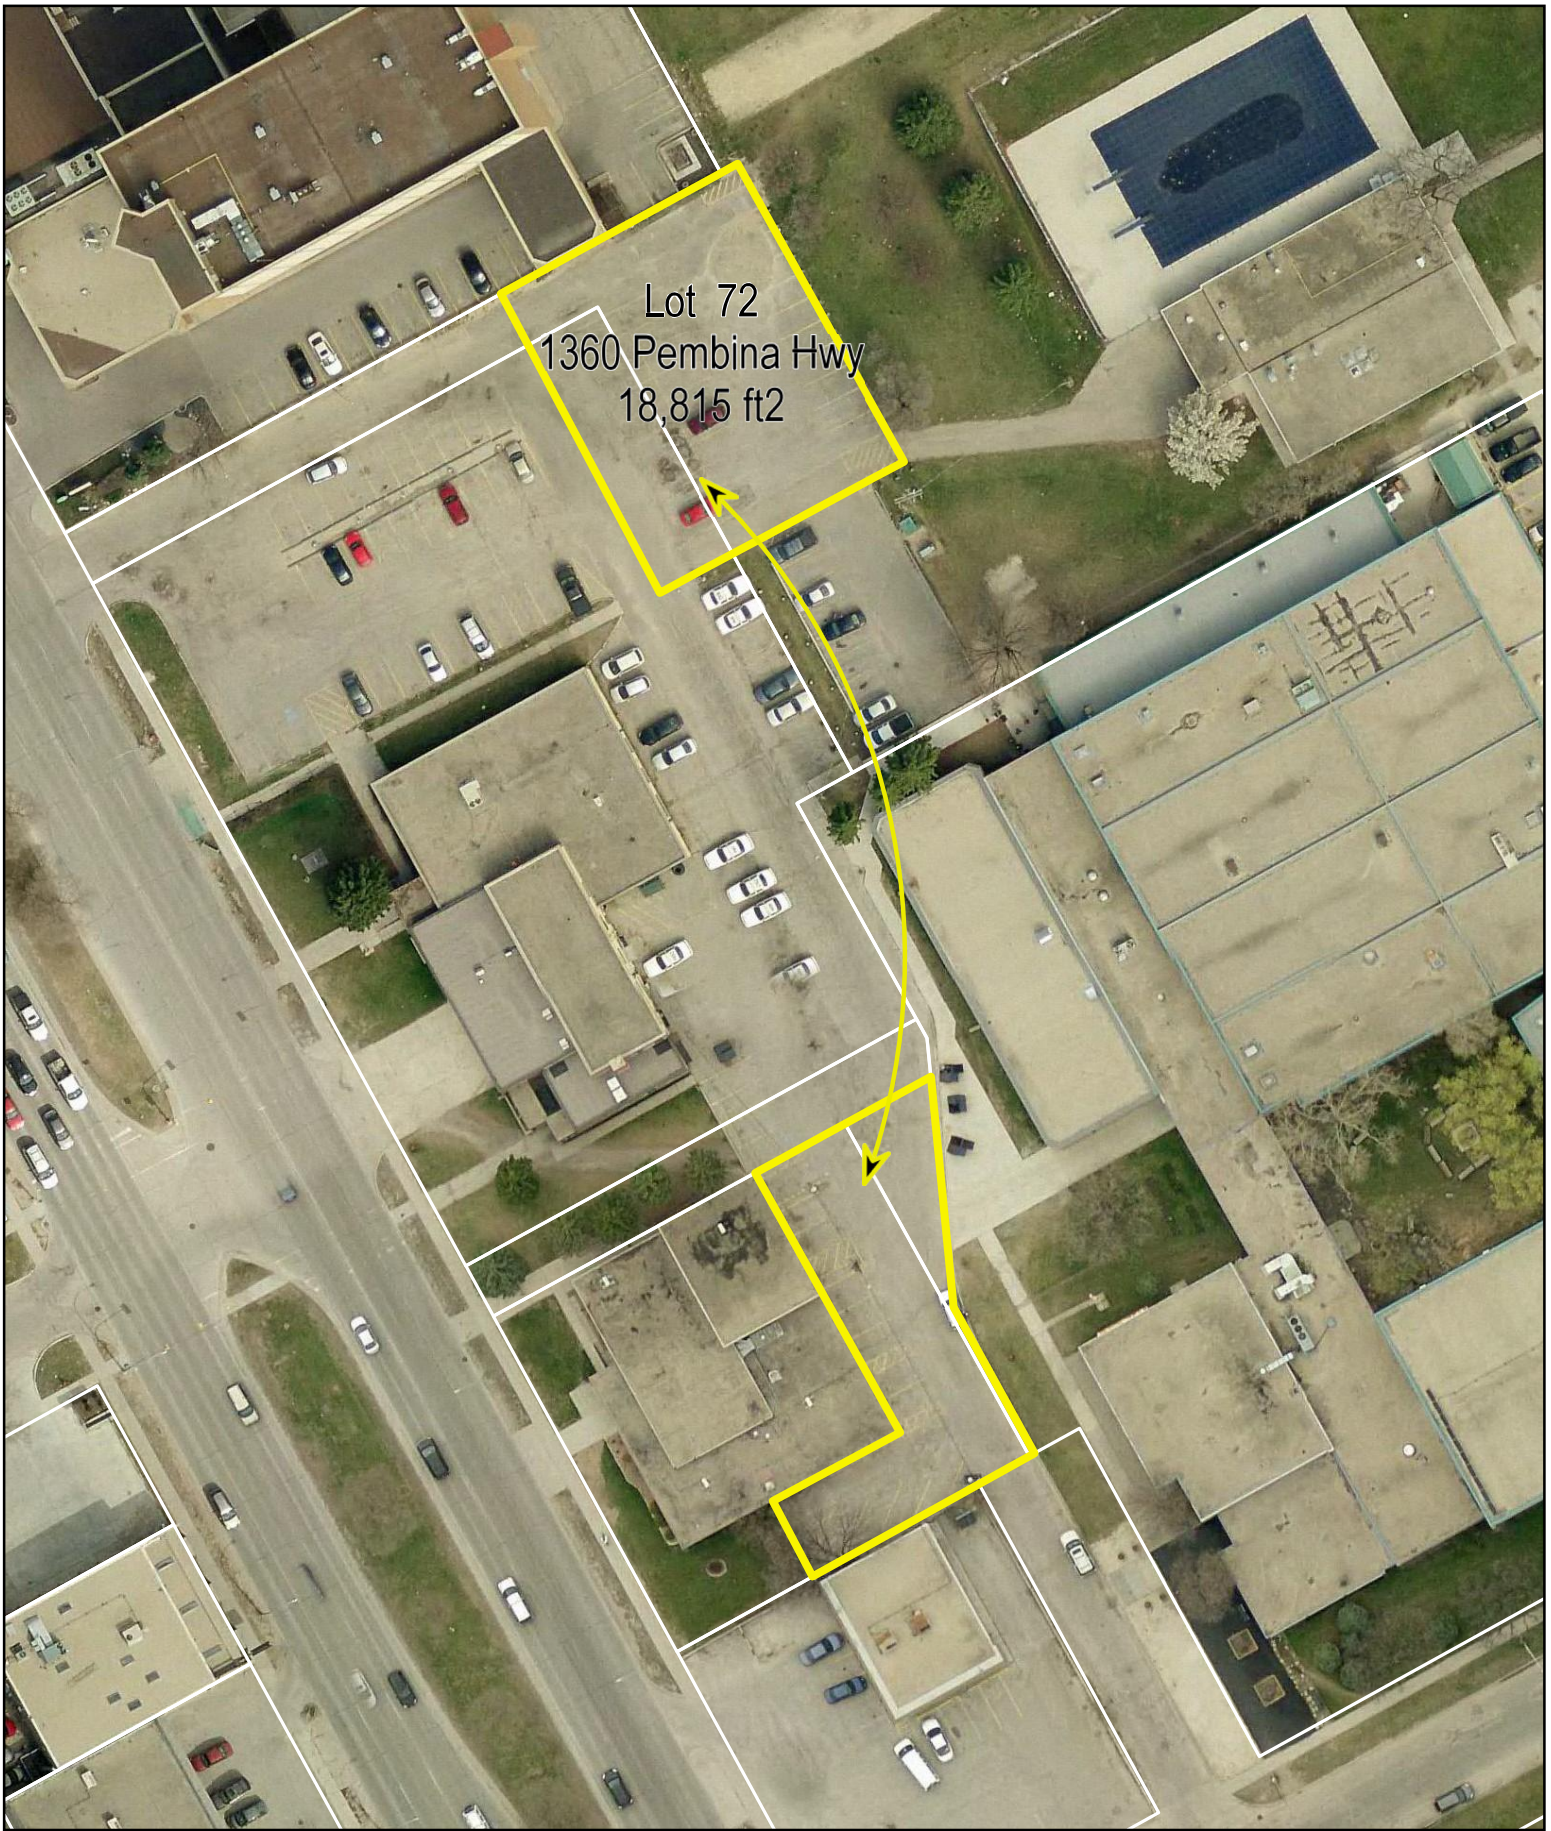

Lot 72
1360 Pembina Hwy
18,815 ft2