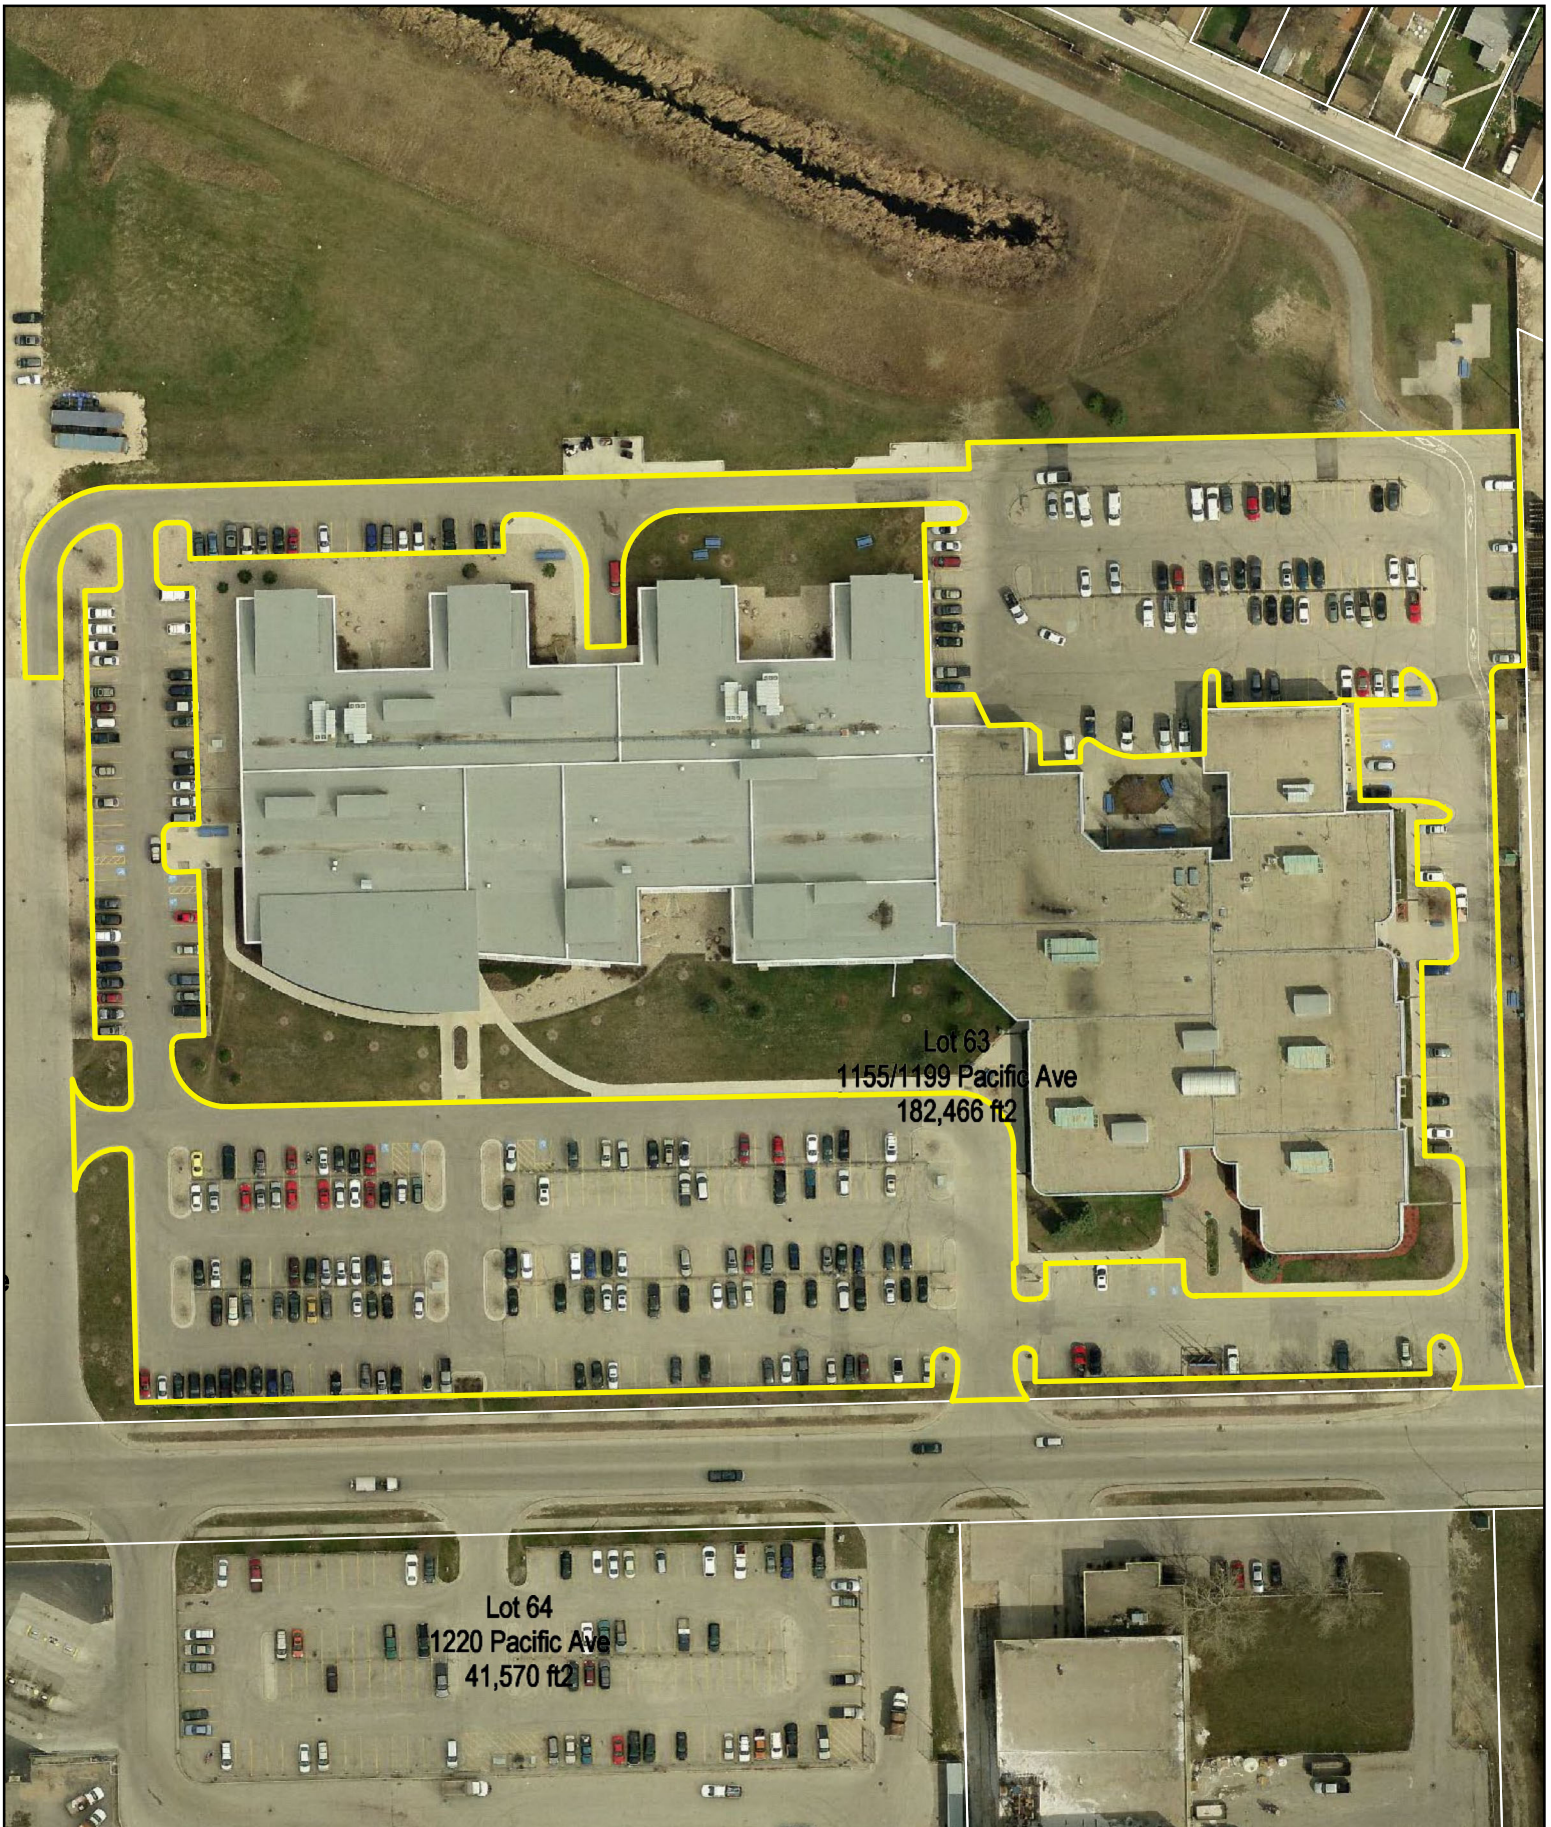

Lot 2  
601 Aikins St  
4,575 ft<sup>2</sup>

Lot 3  
66 Allard Ave  
9,406 ft<sup>2</sup>

Lot 22  
1168 Dakota St  
20,694 ft<sup>2</sup>

Lot 29  
6 Fermor Ave  
8,405 ft<sup>2</sup>

Lot 40  
200 Isabel St  
7,604 ft<sup>2</sup>

Lot 41  
365 Jefferson Ave  
6,491 ft2

**Lot 42**  
**765 Keewatin St**  
**27,798 ft2**

Lot 45  
1057 Logan Ave  
6,890 ft<sup>2</sup>

Lot 45  
1057 Logan Ave  
2,046 ft<sup>2</sup>

Lot 62  
625 Osborne St  
45,386 ft<sup>2</sup>

Lot 102  
545 Watt St  
1,810 ft2

Lot 105  
1539 Waverley St  
107,350 ft2

Lot 108  
380 William Ave  
6,886 ft<sup>2</sup>

Lot 117  
106 Israel Asper Way  
1,118 ft2

Lot 122  
969 Dowker Ave  
2,904 ft<sup>2</sup>

**Lot 123**  
**735 Assiniboine Park Dr**  
**26,587 ft2**

Lot 124  
552/598 Plinguet St  
110,343 ft2

Lot 128  
960 Thomas Ave  
66,075 ft<sup>2</sup>

Lot 128  
960 Thomas Ave  
20,673 ft<sup>2</sup>