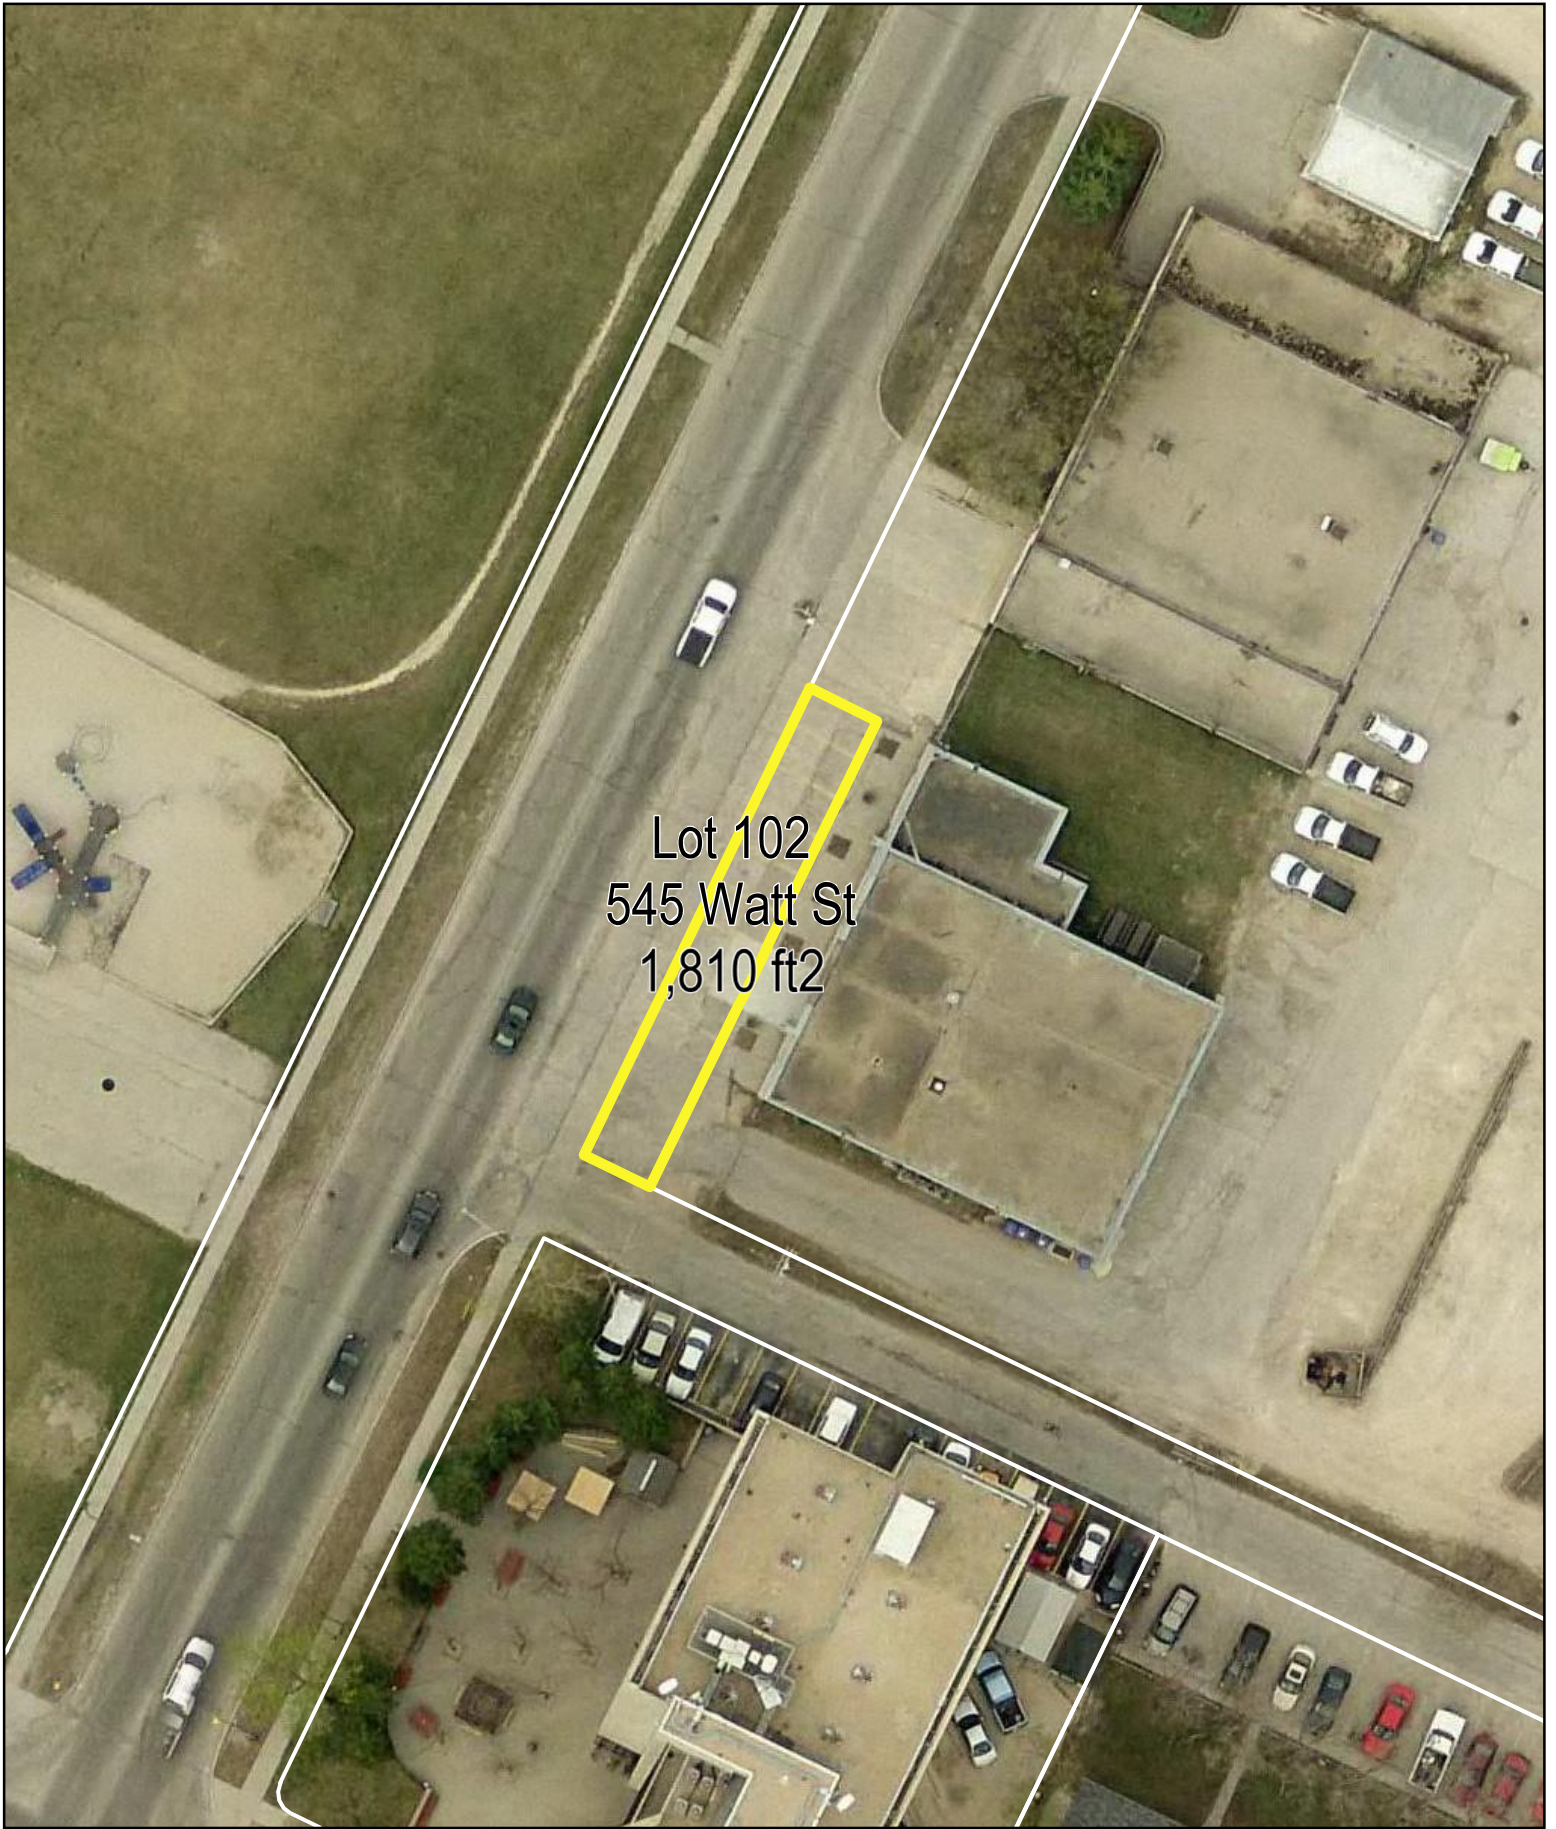

Lot 2  
601 Aikins St  
4,575 ft<sup>2</sup>

Lot 3  
66 Allard Ave  
9,406 ft<sup>2</sup>

Lot 22  
1168 Dakota St  
20,694 ft<sup>2</sup>

Lot 29  
6 Fermor Ave  
8,405 ft<sup>2</sup>

Lot 40  
200 Isabel St  
7,604 ft<sup>2</sup>

Lot 72  
1360 Pembina Hwy  
18,815 ft2

**Lot # 70**  
**1910 Portage Avenue**

Lot # 79  
25 Poseidon Bay

Click for P

©2022 City of Winnipeg -

Lot 84  
212 Dumoulin Ave  
18,211 ft<sup>2</sup>

Lot 83  
219 Provencher Blvd  
4,029 ft<sup>2</sup>

Lot 102  
545 Watt St  
1,810 ft2

Lot 105  
1539 Waverley St  
107,350 ft2

Lot 108  
380 William Ave  
6,886 ft<sup>2</sup>

Lot 117  
106 Israel Asper Way  
1,118 ft2

Lot 122  
969 Dowker Ave  
2,904 ft<sup>2</sup>

**Lot 123**  
**735 Assiniboine Park Dr**  
**26,587 ft2**

Lot 124  
552/598 Plinguet St  
110,343 ft2

Lot 128  
960 Thomas Ave  
66,075 ft<sup>2</sup>

Lot 128  
960 Thomas Ave  
20,673 ft<sup>2</sup>