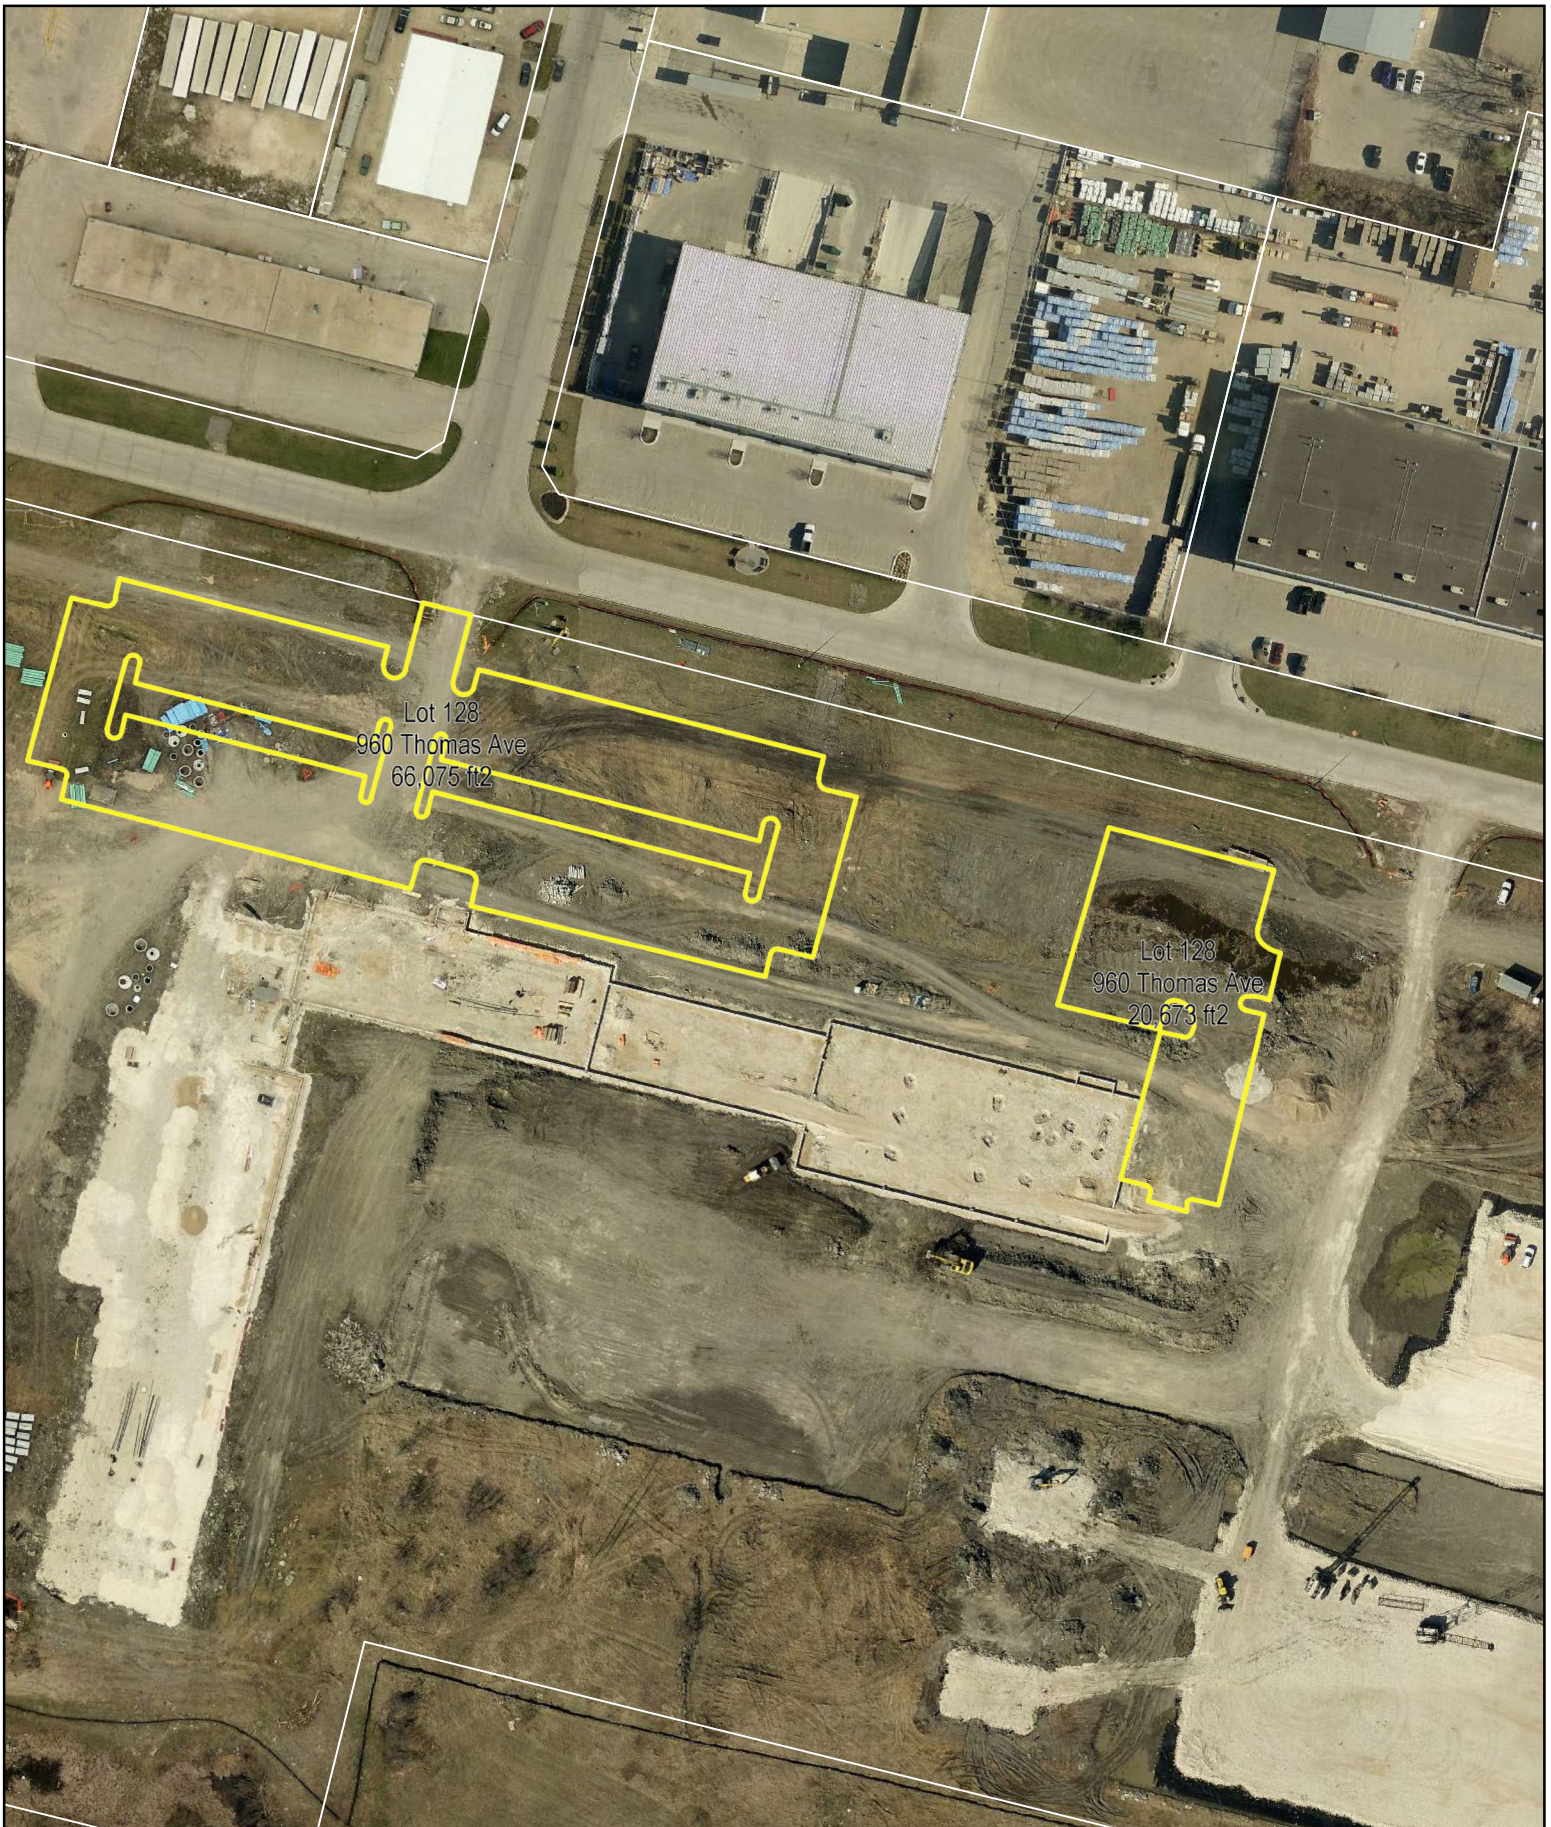

Lot 2  
601 Aikins St  
4,575 ft<sup>2</sup>

Lot 3  
66 Allard Ave  
9,406 ft<sup>2</sup>

Lot 22  
1168 Dakota St  
20,694 ft<sup>2</sup>

Lot 29  
6 Fermor Ave  
8,405 ft<sup>2</sup>

Lot 40  
200 Isabel St  
7,604 ft<sup>2</sup>

Lot 41  
365 Jefferson Ave  
6,491 ft2

**Lot 42**  
**765 Keewatin St**  
**27,798 ft2**

Lot 45  
1057 Logan Ave  
6,890 ft<sup>2</sup>

Lot 45  
1057 Logan Ave  
2,046 ft<sup>2</sup>

Lot 62  
625 Osborne St  
45,386 ft<sup>2</sup>

Lot 102  
545 Watt St  
1,810 ft2

Lot 105  
1539 Waverley St  
107,350 ft2

Lot 108  
380 William Ave  
6,886 ft<sup>2</sup>

Lot 117  
106 Israel Asper Way  
1,118 ft2

Lot 122  
969 Dowker Ave  
2,904 ft<sup>2</sup>

**Lot 123**  
**735 Assiniboine Park Dr**  
**26,587 ft2**

Lot 124  
552/598 Plinguet St  
110,343 ft2

Lot 128  
960 Thomas Ave  
66,075 ft<sup>2</sup>

Lot 128  
960 Thomas Ave  
20,673 ft<sup>2</sup>