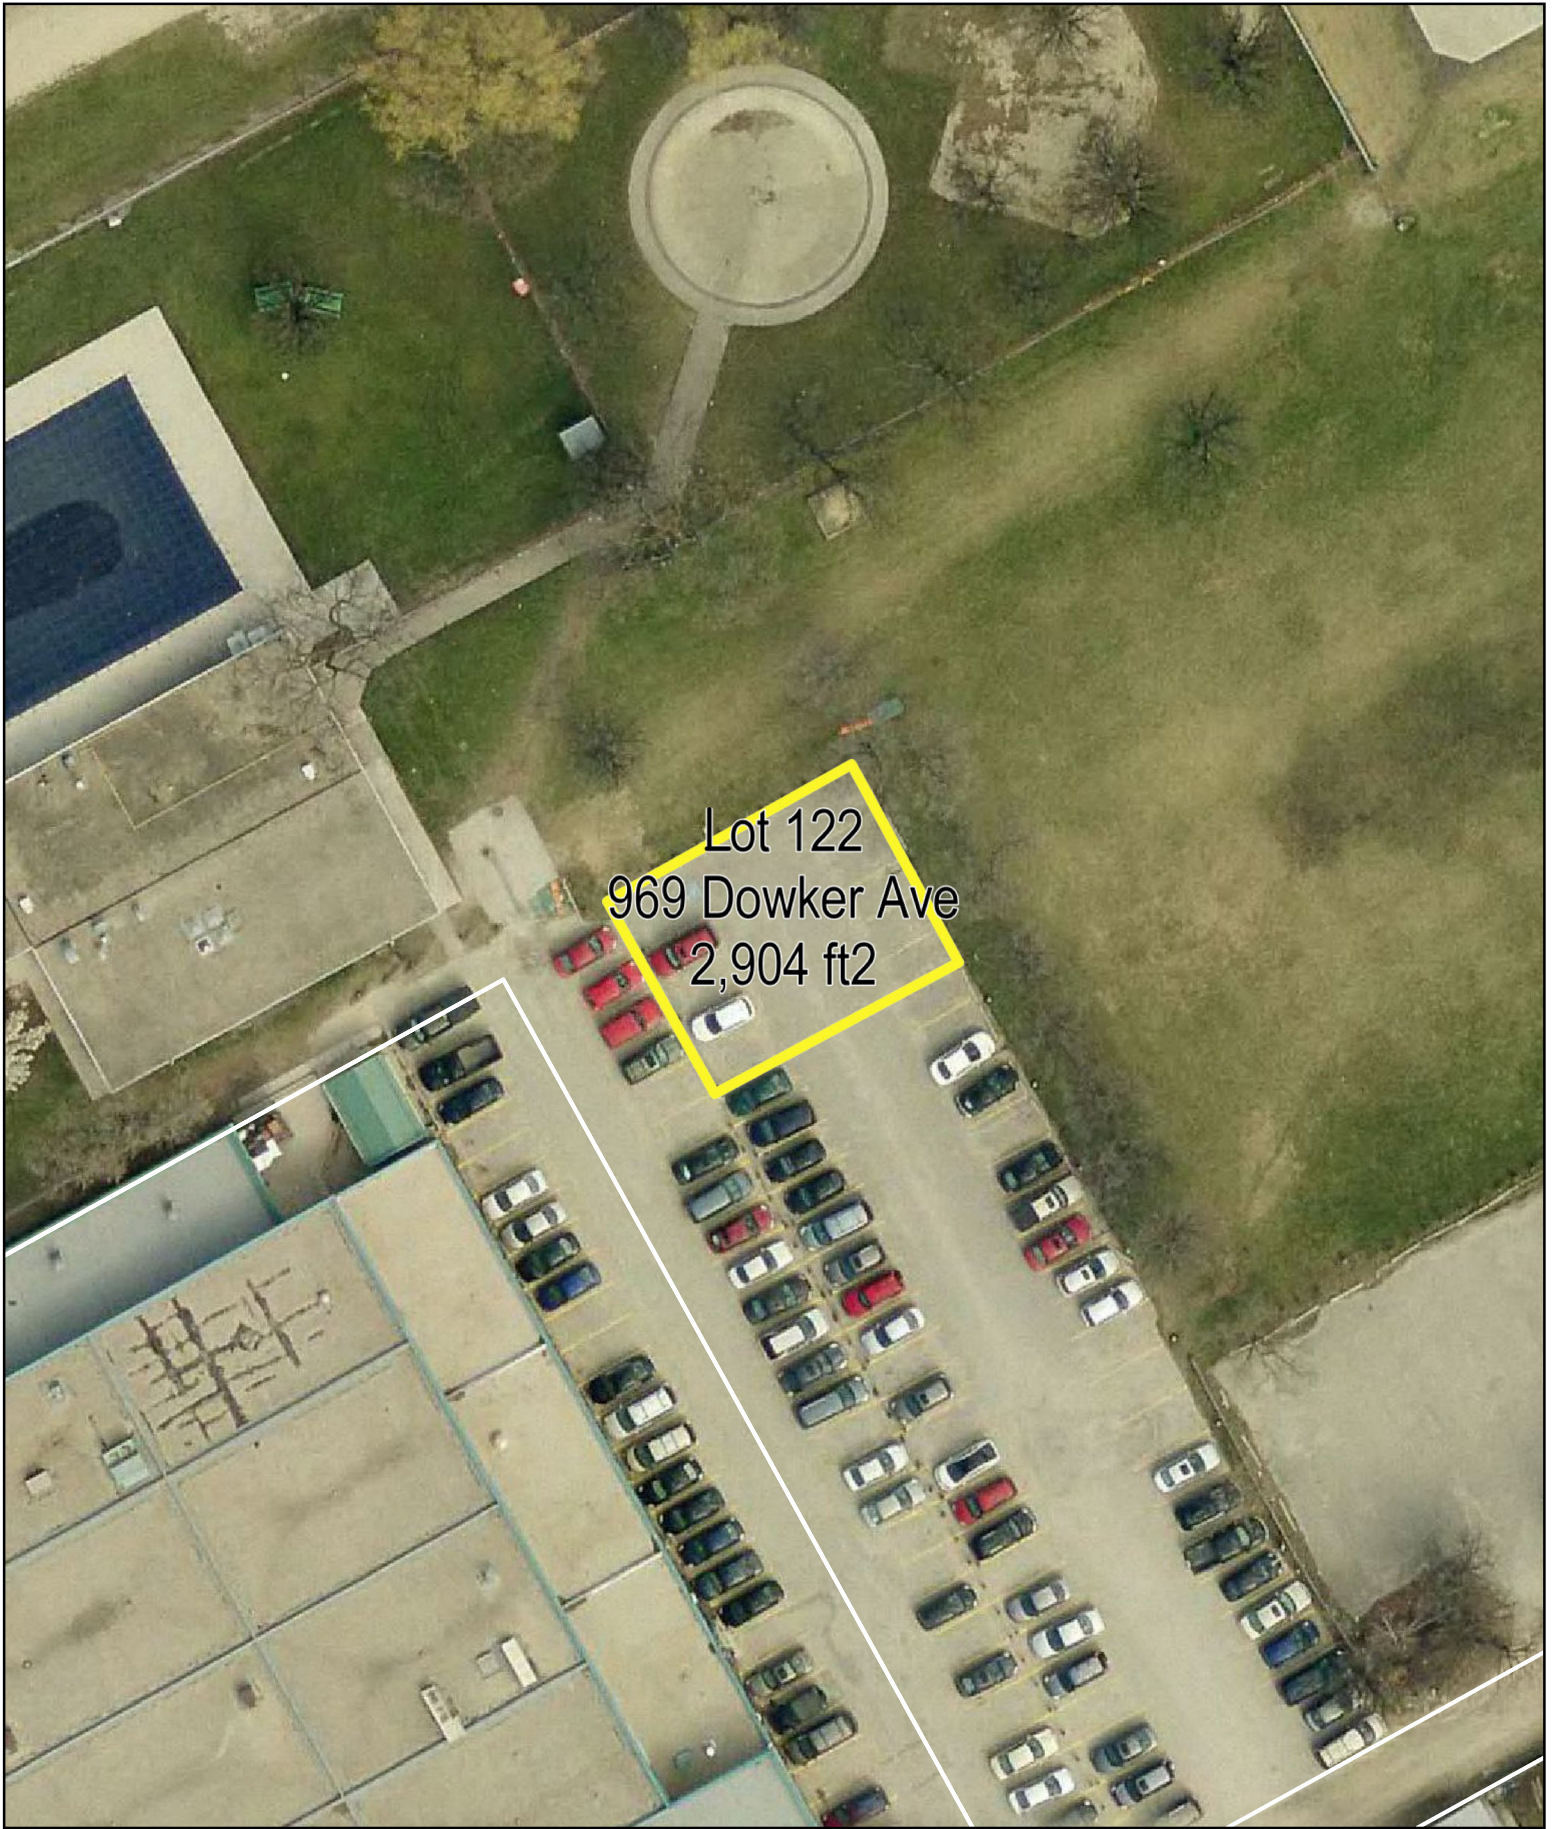

Lot 2  
601 Aikins St  
4,575 ft<sup>2</sup>

Lot 3  
66 Allard Ave  
9,406 ft<sup>2</sup>

Lot 22  
1168 Dakota St  
20,694 ft<sup>2</sup>

Lot 29  
6 Fermor Ave  
8,405 ft<sup>2</sup>

Lot 40  
200 Isabel St  
7,604 ft<sup>2</sup>

Lot 41  
365 Jefferson Ave  
6,491 ft2

**Lot 42**  
**765 Keewatin St**  
**27,798 ft2**

Lot 45  
1057 Logan Ave  
6,890 ft<sup>2</sup>

Lot 45  
1057 Logan Ave  
2,046 ft<sup>2</sup>

Lot 62  
625 Osborne St  
45,386 ft<sup>2</sup>

Lot 102  
545 Watt St  
1,810 ft2

Lot 105  
1539 Waverley St  
107,350 ft2

Lot 108  
380 William Ave  
6,886 ft<sup>2</sup>

Lot 117  
106 Israel Asper Way  
1,118 ft2

Lot 122  
969 Dowker Ave  
2,904 ft<sup>2</sup>

**Lot 123**  
**735 Assiniboine Park Dr**  
**26,587 ft2**

Lot 124  
552/598 Plinguet St  
110,343 ft2

Lot 128  
960 Thomas Ave  
66,075 ft<sup>2</sup>

Lot 128  
960 Thomas Ave  
20,673 ft<sup>2</sup>