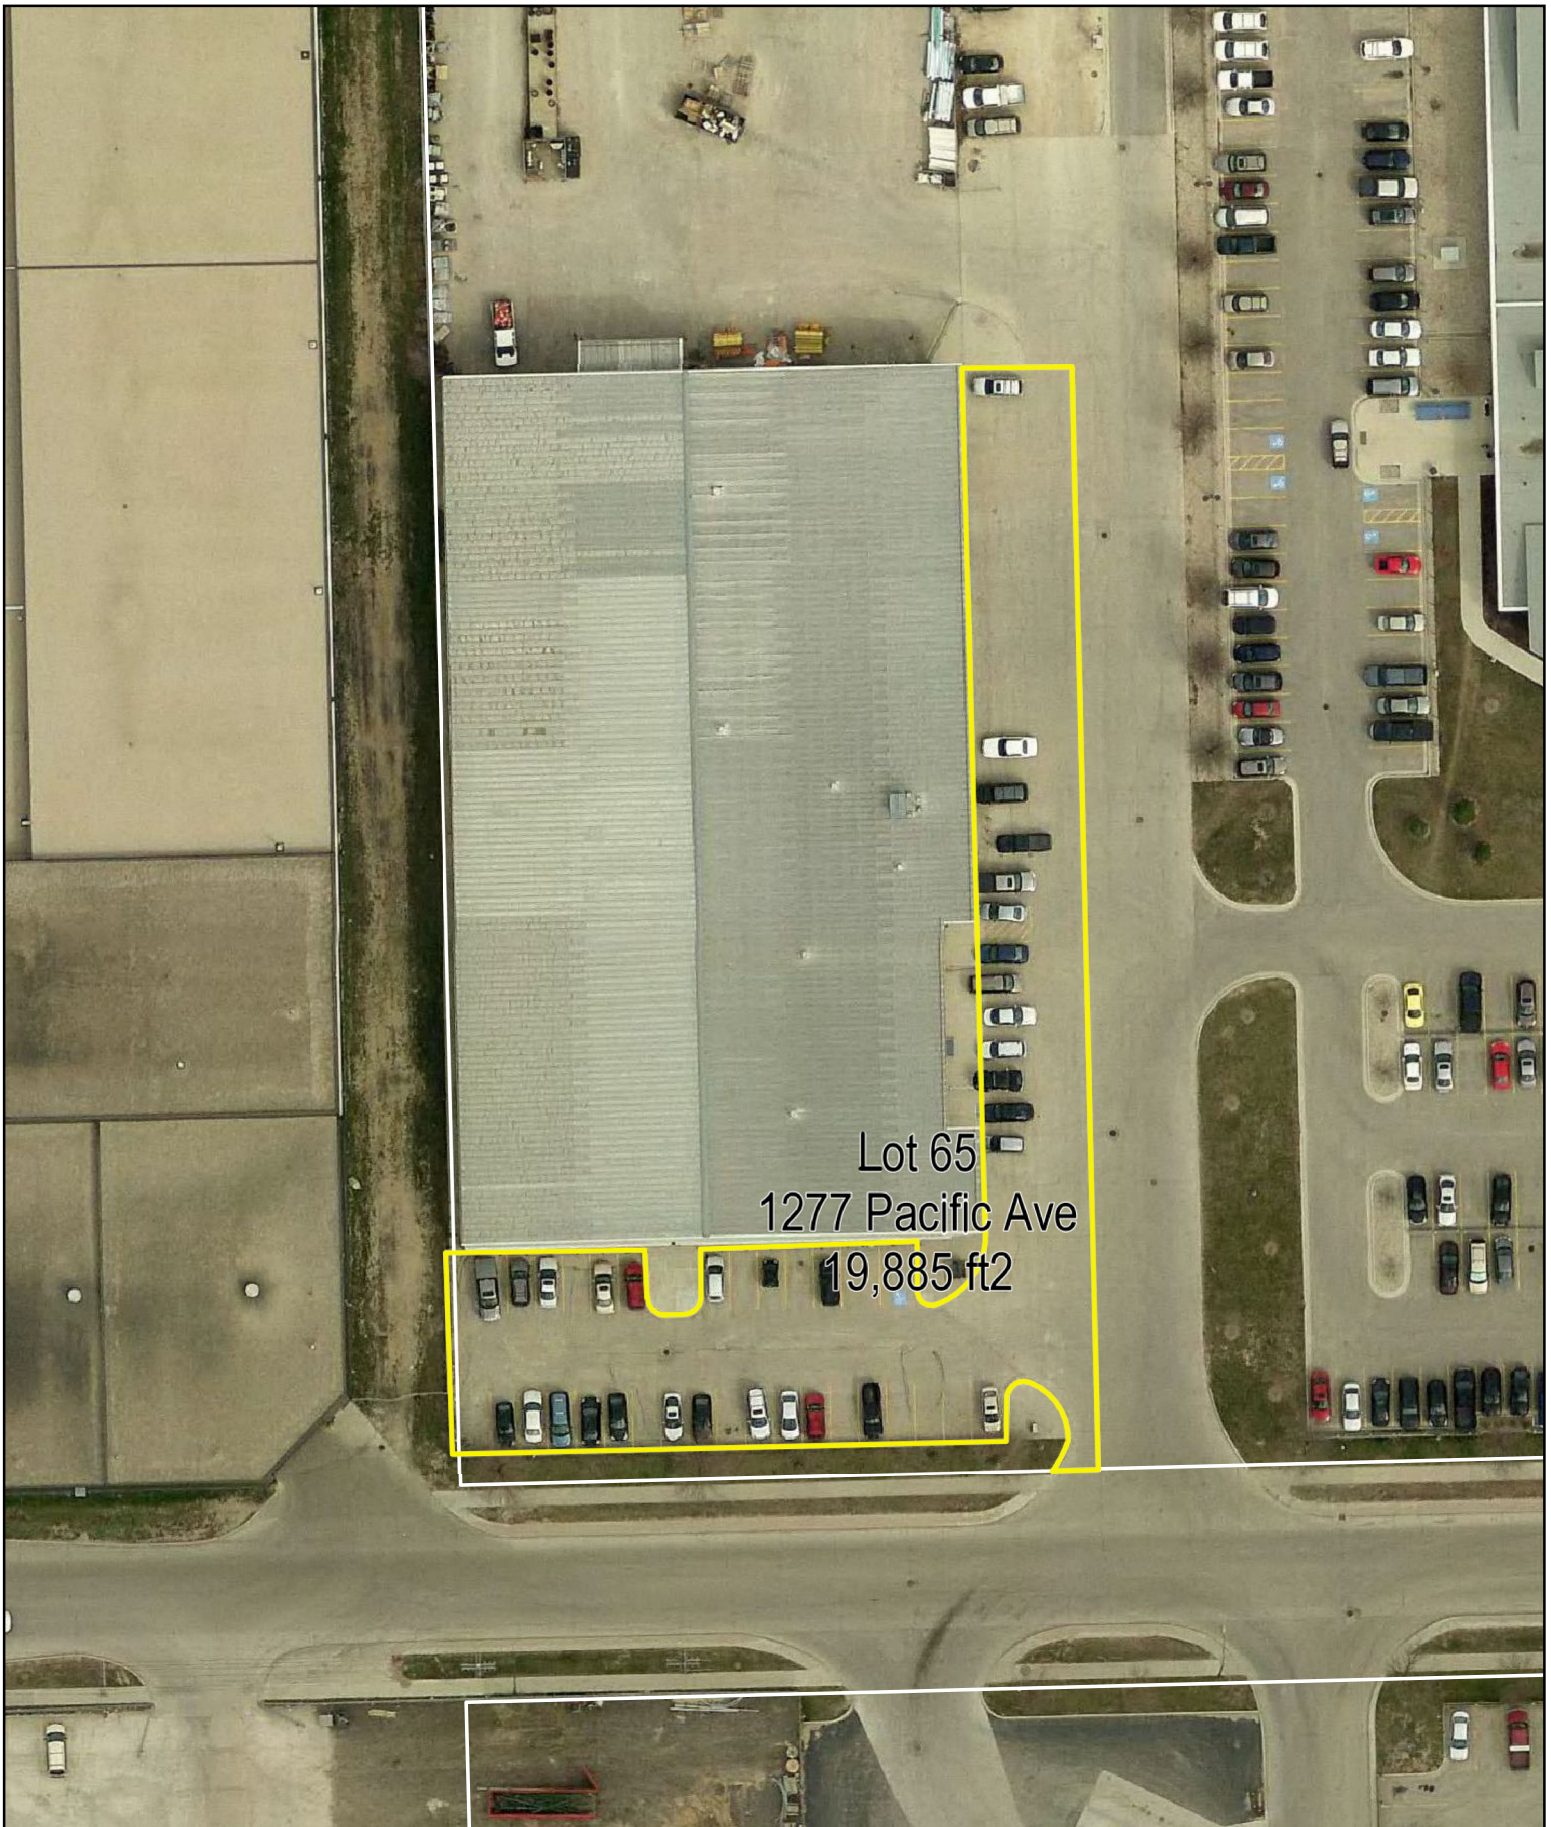

Lot 65
1277 Pacific Ave
19,885 ft2