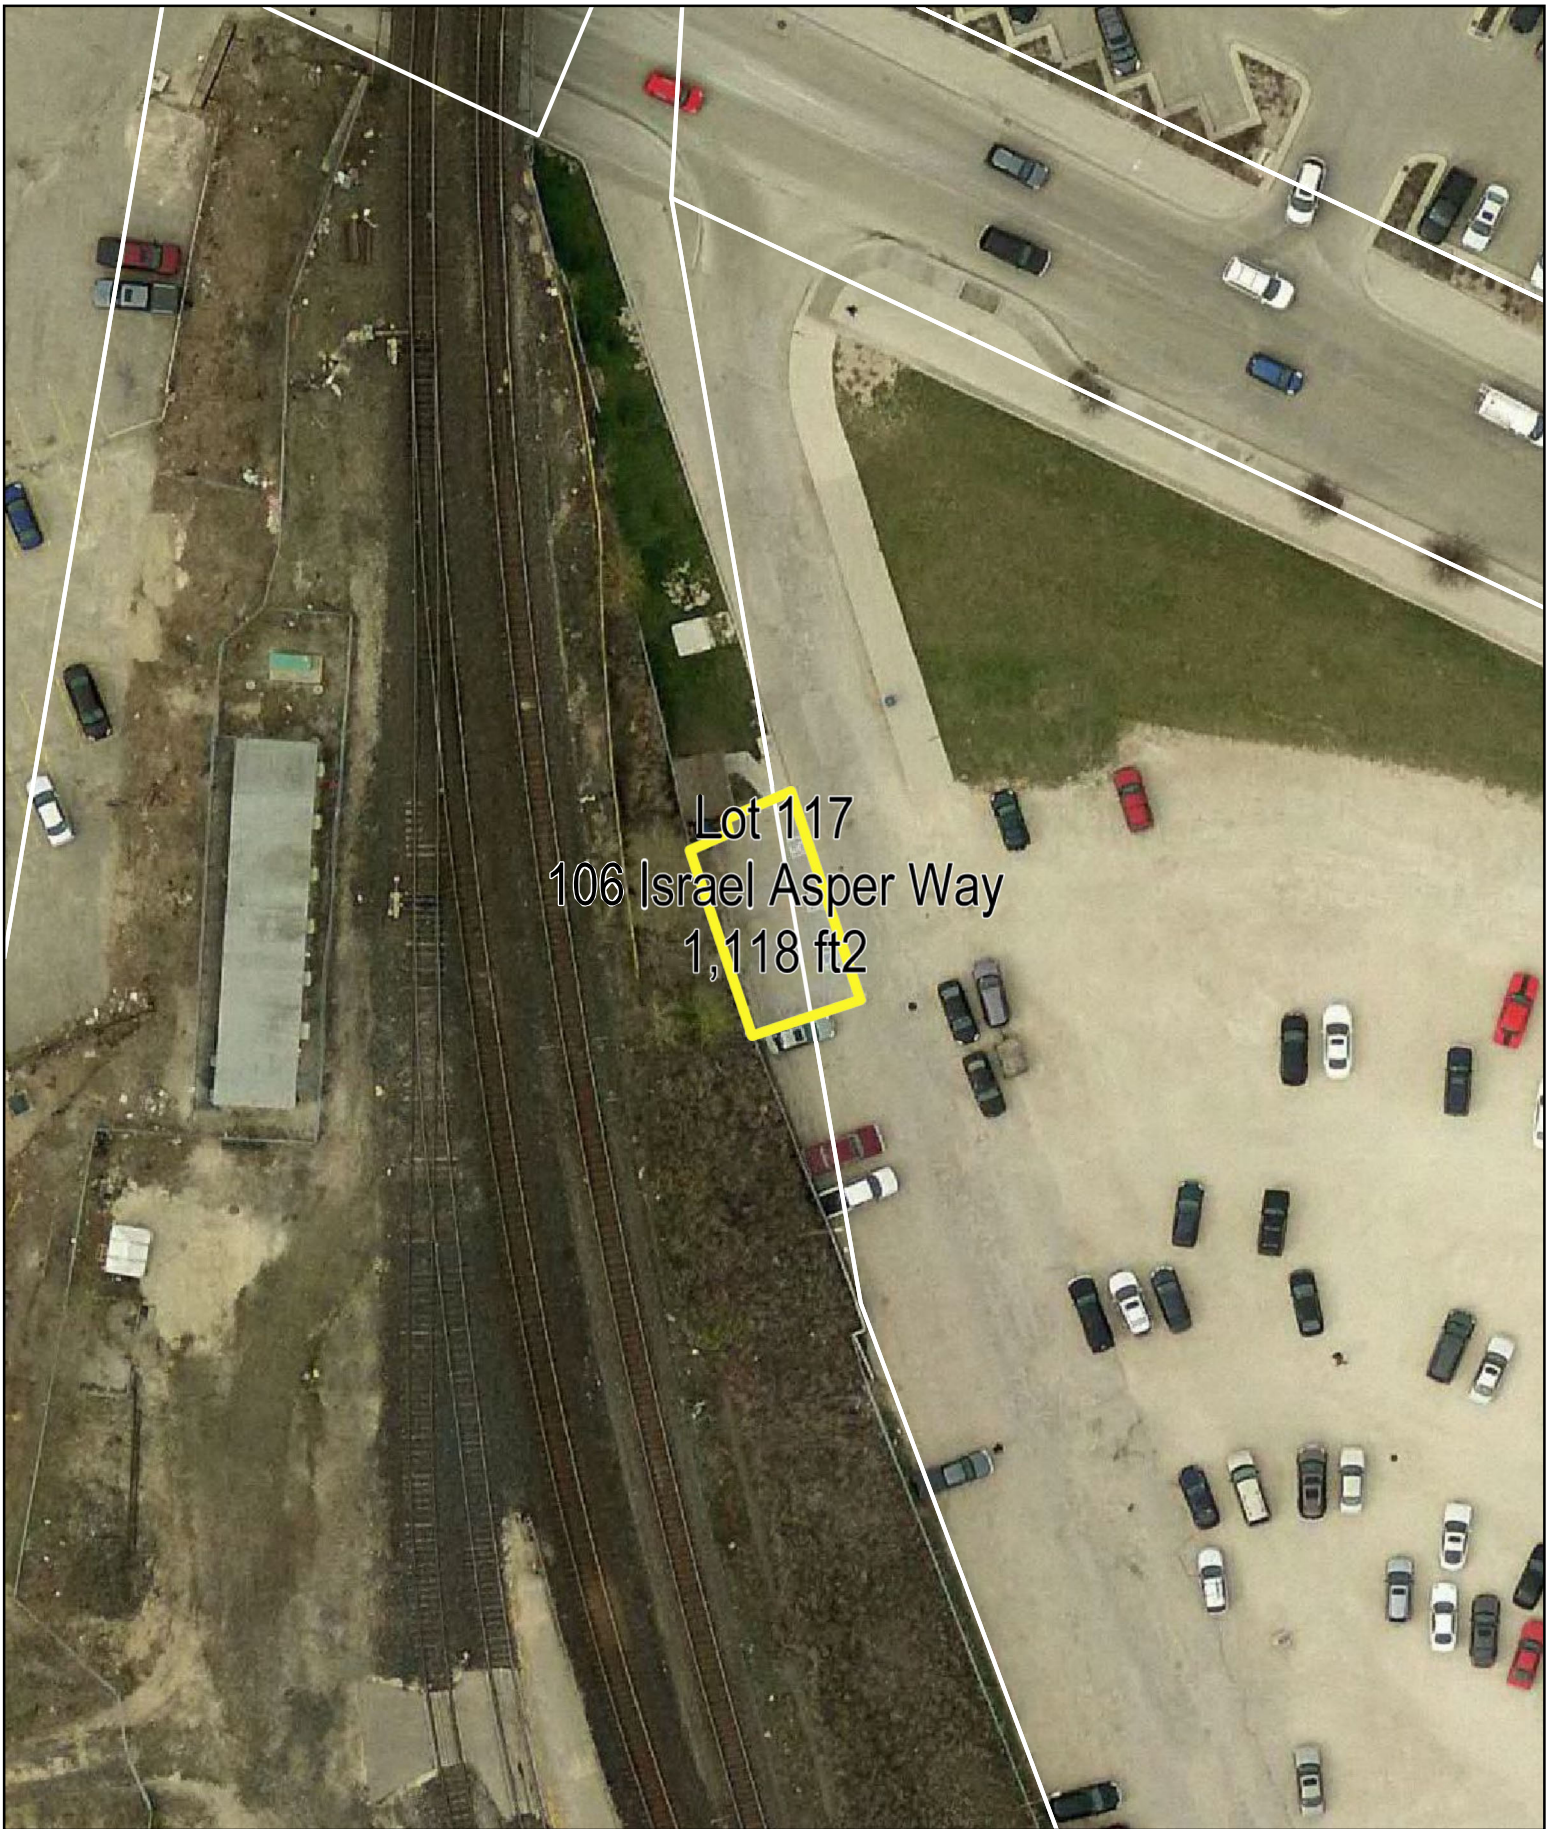

Lot 2  
601 Aikins St  
4,575 ft<sup>2</sup>

Lot 3  
66 Allard Ave  
9,406 ft<sup>2</sup>

Lot 22  
1168 Dakota St  
20,694 ft<sup>2</sup>

Lot 29  
6 Fermor Ave  
8,405 ft<sup>2</sup>

Lot 40  
200 Isabel St  
7,604 ft<sup>2</sup>

Lot 41  
365 Jefferson Ave  
6,491 ft2

**Lot 42**  
**765 Keewatin St**  
**27,798 ft2**

Lot 45  
1057 Logan Ave  
6,890 ft<sup>2</sup>

Lot 45  
1057 Logan Ave  
2,046 ft<sup>2</sup>

Lot 62  
625 Osborne St  
45,386 ft<sup>2</sup>

Lot 102  
545 Watt St  
1,810 ft2

Lot 105  
1539 Waverley St  
107,350 ft2

Lot 108  
380 William Ave  
6,886 ft<sup>2</sup>

Lot 117  
106 Israel Asper Way  
1,118 ft2

Lot 122  
969 Dowker Ave  
2,904 ft<sup>2</sup>

**Lot 123**  
**735 Assiniboine Park Dr**  
**26,587 ft2**

Lot 124  
552/598 Plinguet St  
110,343 ft2

Lot 128  
960 Thomas Ave  
66,075 ft<sup>2</sup>

Lot 128  
960 Thomas Ave  
20,673 ft<sup>2</sup>