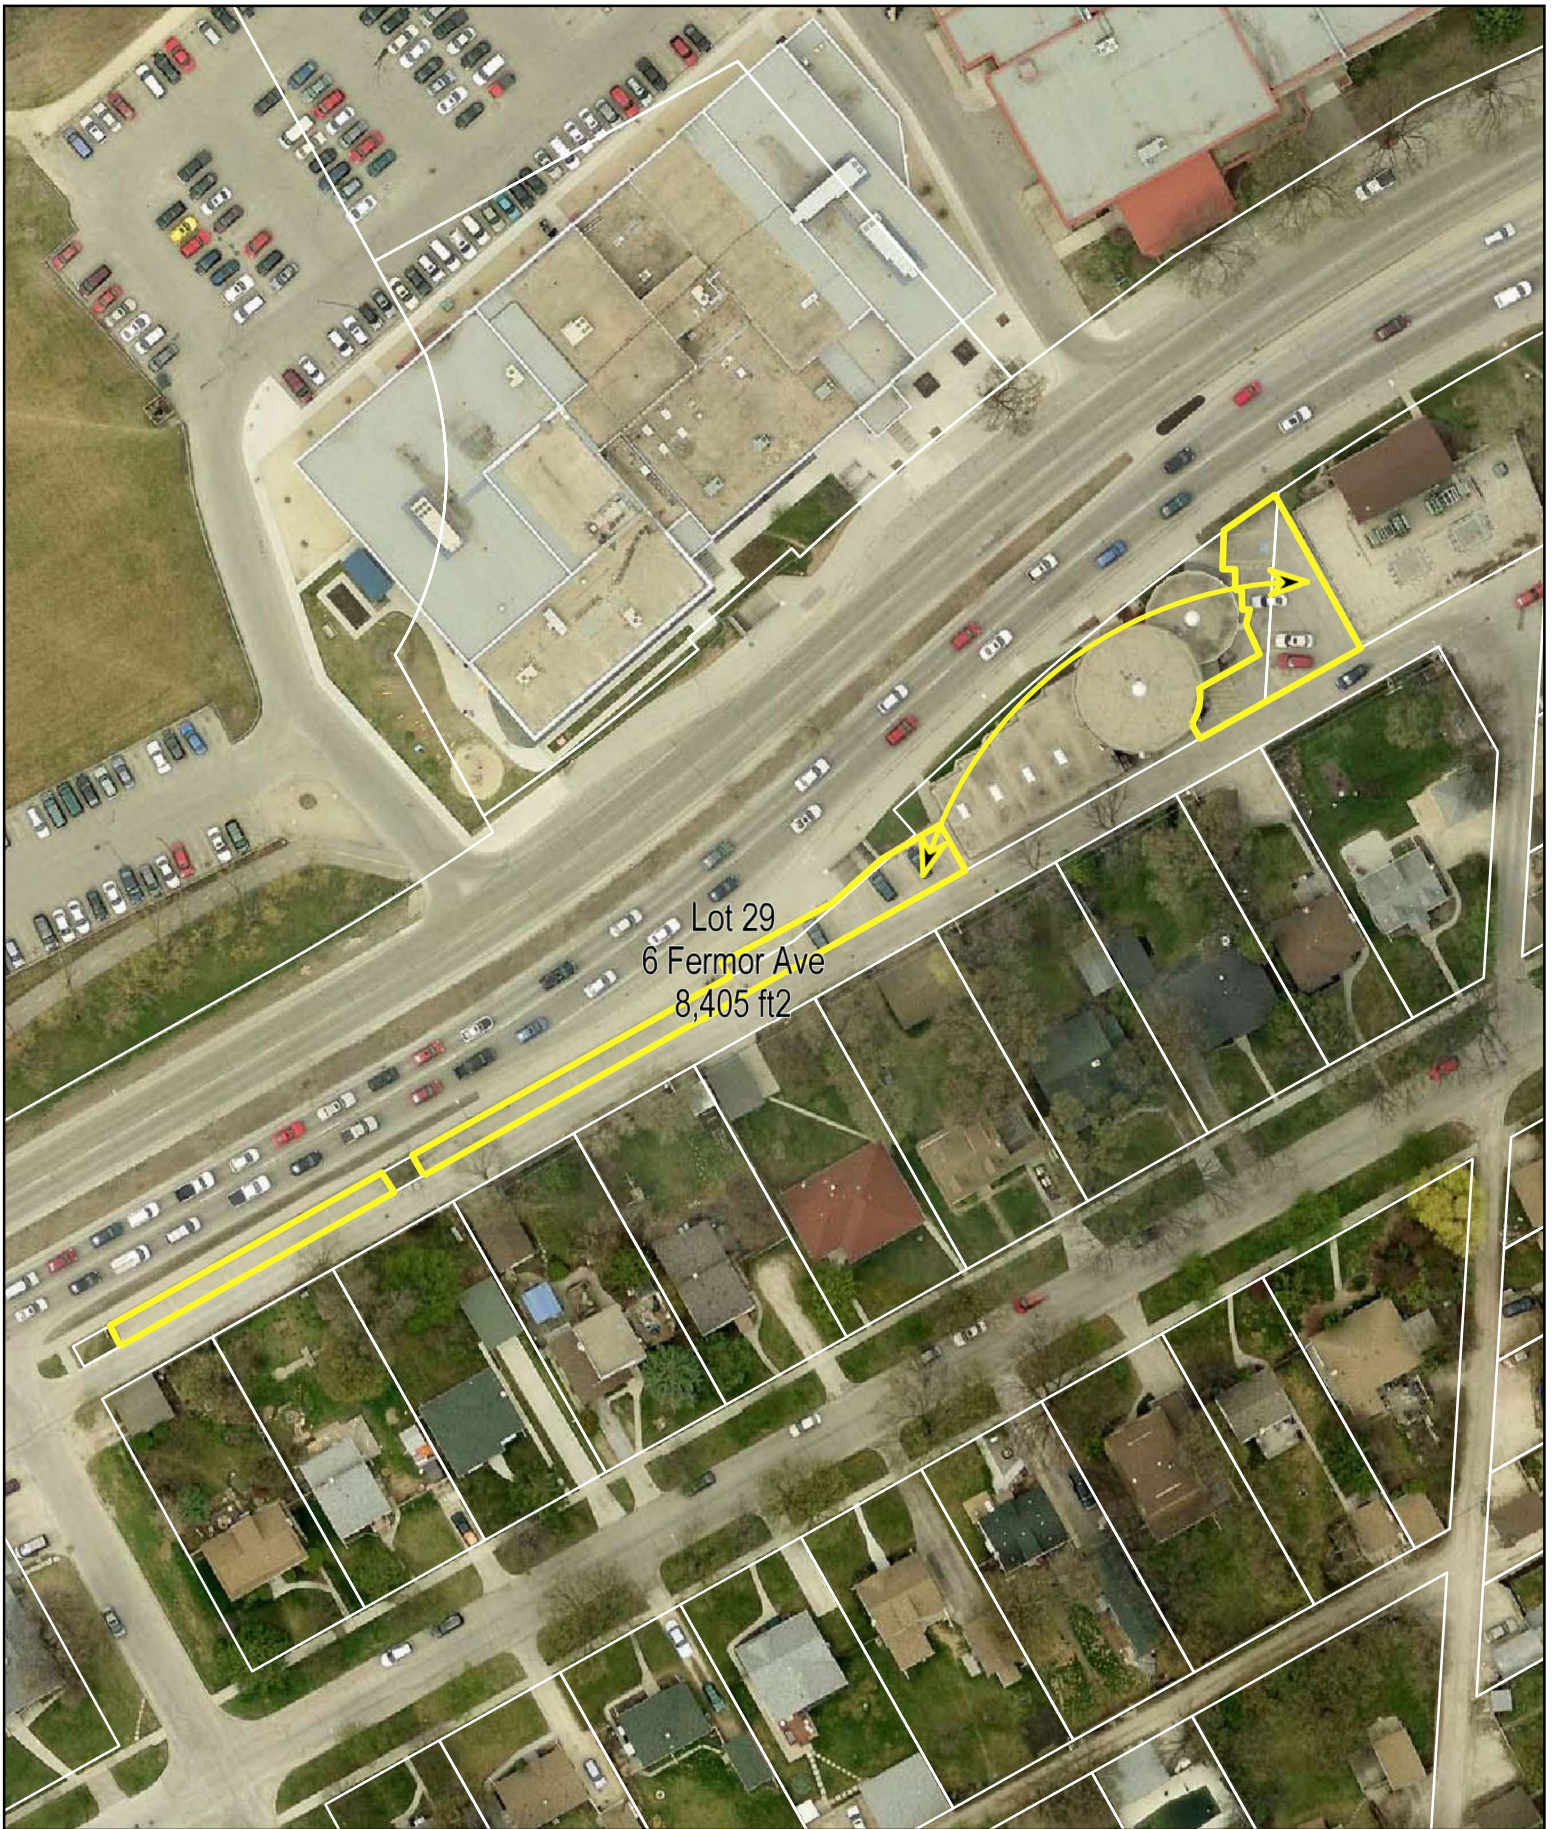

Lot 2  
601 Aikins St  
4,575 ft<sup>2</sup>

Lot 3  
66 Allard Ave  
9,406 ft<sup>2</sup>

Lot 22  
1168 Dakota St  
20,694 ft<sup>2</sup>

Lot 29  
6 Fermor Ave  
8,405 ft<sup>2</sup>

Lot 40  
200 Isabel St  
7,604 ft<sup>2</sup>

Lot 41  
365 Jefferson Ave  
6,491 ft2

**Lot 42**  
**765 Keewatin St**  
**27,798 ft2**

Lot 45  
1057 Logan Ave  
6,890 ft<sup>2</sup>

Lot 45  
1057 Logan Ave  
2,046 ft<sup>2</sup>

Lot 62  
625 Osborne St  
45,386 ft<sup>2</sup>

Lot 72  
1360 Pembina Hwy  
18,815 ft2

**Lot # 70**  
**1910 Portage Avenue**

Lot # 79  
25 Poseidon Bay

Click for P

©2022 City of Winnipeg -

Lot 84  
212 Dumoulin Ave  
18,211 ft<sup>2</sup>

Lot 83  
219 Provencher Blvd  
4,029 ft<sup>2</sup>

Lot 102  
545 Watt St  
1,810 ft2

Lot 105  
1539 Waverley St  
107,350 ft2

Lot 108  
380 William Ave  
6,886 ft<sup>2</sup>

Lot 117  
106 Israel Asper Way  
1,118 ft2

Lot 122  
969 Dowker Ave  
2,904 ft<sup>2</sup>