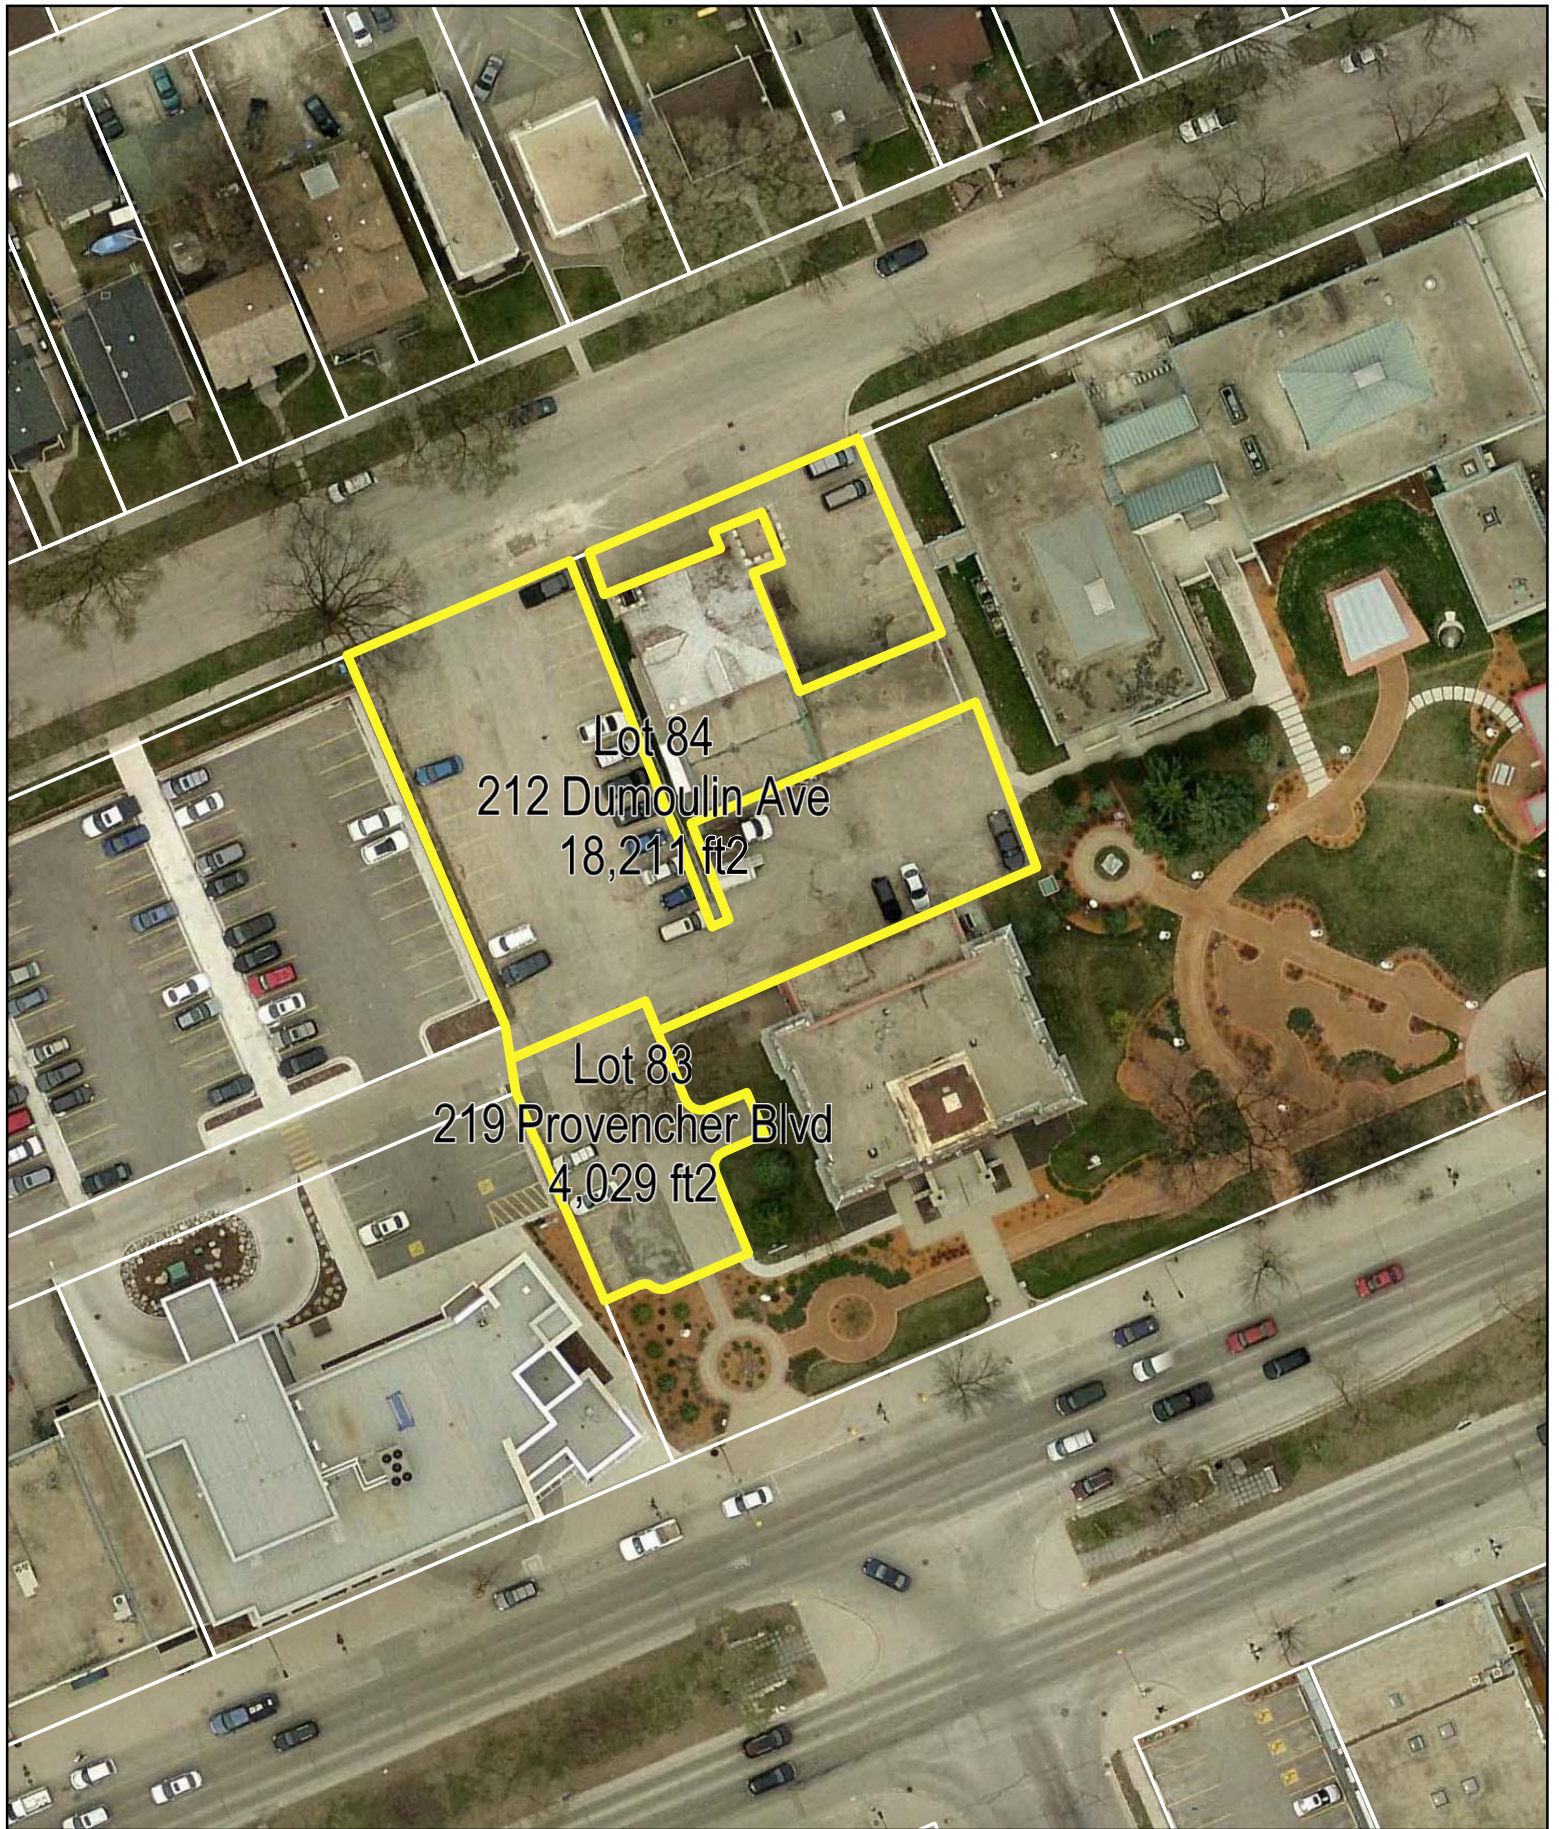

Lot 84
212 Dumoulin Ave
18,211 ft²

Lot 83
219 Provencher Blvd
4,029 ft²